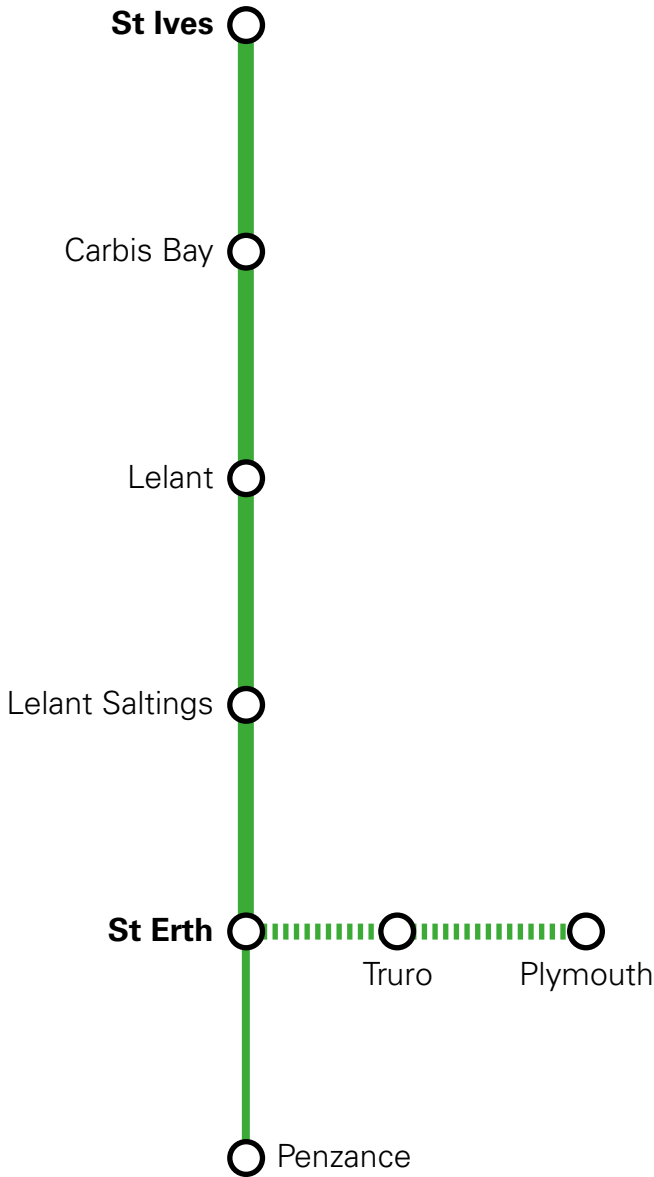

Great
Western
Railway

K5

Train Times

15 December 2024
to 17 May 2025

Check before you travel.

[GWR.com/check](https://www.gwr.com/check)

Search for **GWR** in your app store

This timetable shows trains between Penzance, St Erth and St Ives (The St Ives Bay line). All services in this timetable are operated by Great Western Railway.